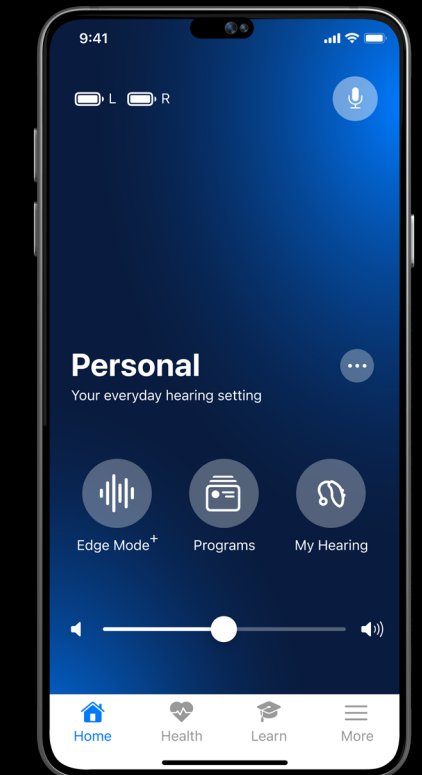

A breakthrough in Ear-Brain Technology™

The next smart step is choosing technology that best replicates how our “normal” auditory system works. That would be Genesis AI hearing aids.

Genesis AI mimics the cerebral cortex of the human brain to quickly and more accurately “fill in” the gaps produced when our hearing system falters.

So smart it thinks like we do, and so fast it adapts before we can, Genesis AI automatically makes over 80 million adjustments per hour. It’s designed to help wearers:

- **Distinguish words** and speech more intuitively and naturally.
- **Hear soft sounds** without distracting noise.
- **Reduce the effort** it takes to listen and hear.

No one will know

Both Howard and Bill are wearing Genesis AI hearing aids.

GENESIS AI

Versatile connectivity

Exceptional by themselves, Genesis AI hearing aids deliver even more benefits when paired with our easy-to-use My Starkey app.

Edge Mode+

Optimizes sound quality on demand even in tough listening environments.

Personal health monitoring

Uses the science of the ears to accurately count steps, track engagement and help you achieve well-being goals.

Fall detection

The only hearing aid that can detect falls and alert family or friends.

Binaural streaming

Streams calls, music and more to both hearing aids directly for more true-to-life listening.

Easy on the ears

Crafted from meticulous research to ergonomically fit the ear, Genesis AI hearing aids have been completely redesigned to deliver superior sound, comfort, and durability.

Discreet, contoured design

New, geometric design rests snug and conforms naturally behind the ear, making it barely noticeable to others.

All-day rechargeability

Styles that you can charge overnight and wear all day long are one reason why Genesis AI is all the buzz.