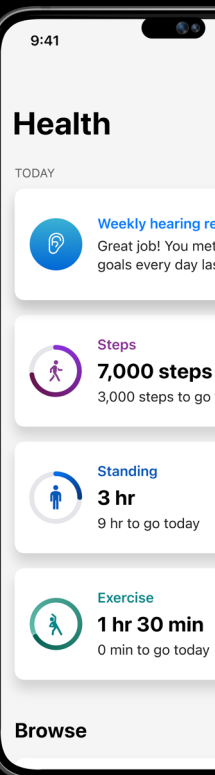

A breakthrough in Ear-Brain Technology™

The next smart step is choosing technology that best replicates how our “normal” auditory system works. That would be Genesis AI hearing aids.

Genesis AI mimics the cerebral cortex of the human brain to quickly and more accurately “fill in” the gaps produced when our hearing system falters.

So smart it thinks like we do, and so fast it adapts before we can, Genesis AI automatically makes over 80 million adjustments per hour. It’s designed to help wearers:

- **Distinguish words** and speech more intuitively and naturally.
- **Hear soft sounds** without distracting noise.
- **Reduce the effort** it takes to listen and hear.

No one will know

Both Howard and Bill are wearing Genesis AI hearing aids.

GENESIS AI

Versatile connectivity

Exceptional by themselves, Genesis AI hearing aids deliver even more benefits when paired with our easy-to-use My Starkey app.

Edge Mode+

Optimizes sound quality on demand even in tough listening environments.

Personal health monitoring

Uses the science of the ears to accurately count steps, track engagement and help you achieve well-being goals.

Fall detection

The only hearing aid that can detect falls and alert family or friends.

Binaural streaming

Streams calls, music and more to both hearing aids directly for more true-to-life listening.

Easy on the ears

Crafted from meticulous research to ergonomically fit the ear, Genesis AI hearing aids have been completely redesigned to deliver superior sound, comfort, and durability.

Discreet, contoured design

New, geometric design rests snug and conforms naturally behind the ear, making it barely noticeable to others.

All-day rechargeability

Styles that you can charge overnight and wear all day long are one reason why Genesis AI is all the buzz.